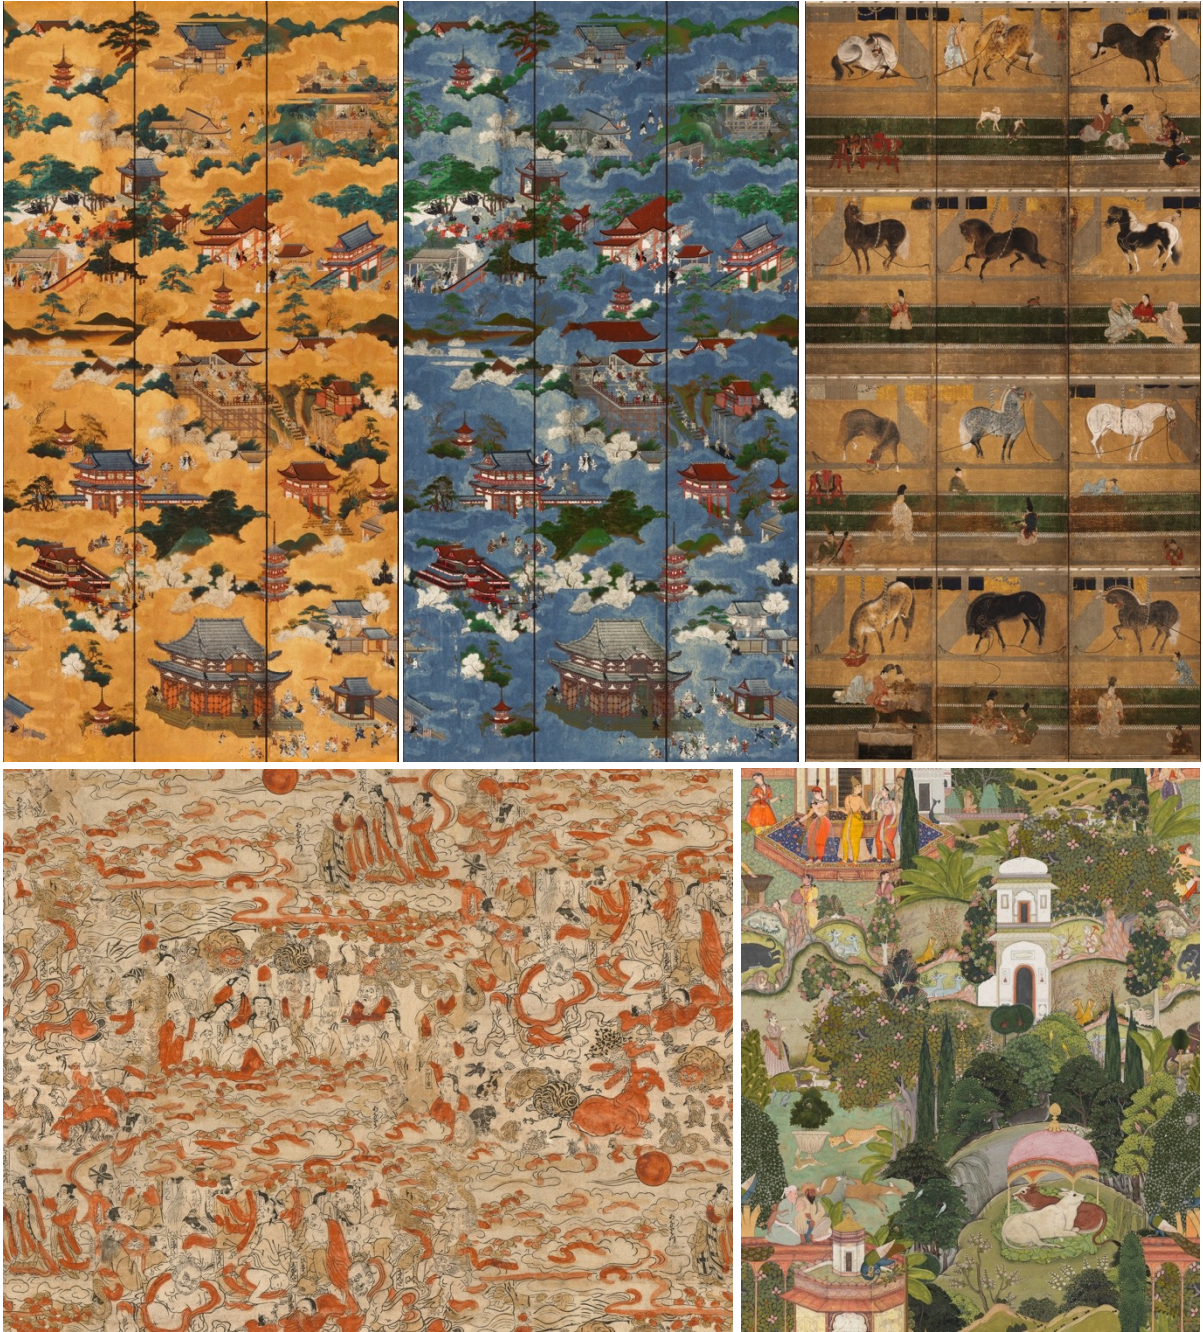

MIND THE GAP
DESIGN & SUPPLY

For further information, samples or images please contact UP Public Relations:
Hannah Liddle hannah@up-publicrelations.com or Jess Burnett Jess@up-publicrelations.com

www.mindthegap.com