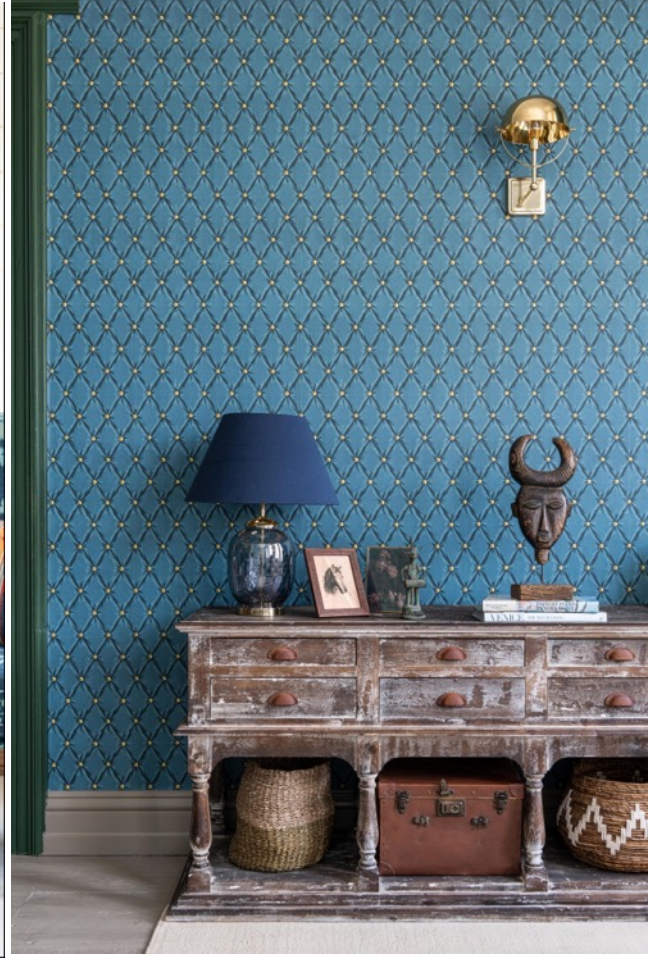

Tufted Panel wallpaper in Blue Moon, Forest Green & Mandarin £149 per 10m roll.

For further information, samples or images please contact UP Public Relations:
Hannah Liddle hannah@up-publicrelations.com or Jess Burnett Jess@up-publicrelations.com

www.mindtheg.com