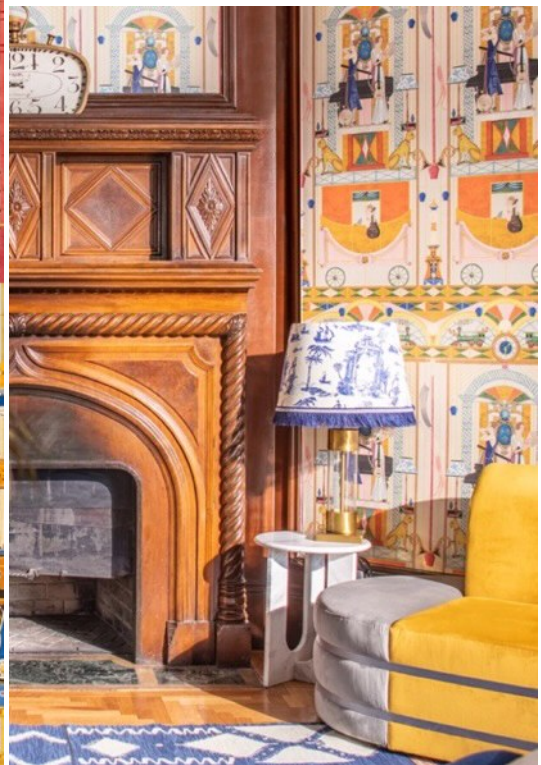

Party Night wallpaper £219 (per 3 rolls 300x52cm).

For further information, samples or images please contact UP Public Relations:
Hannah Liddle hannah@up-publicrelations.com or Jess Burnett Jess@up-publicrelations.com

www.mindtheg.com