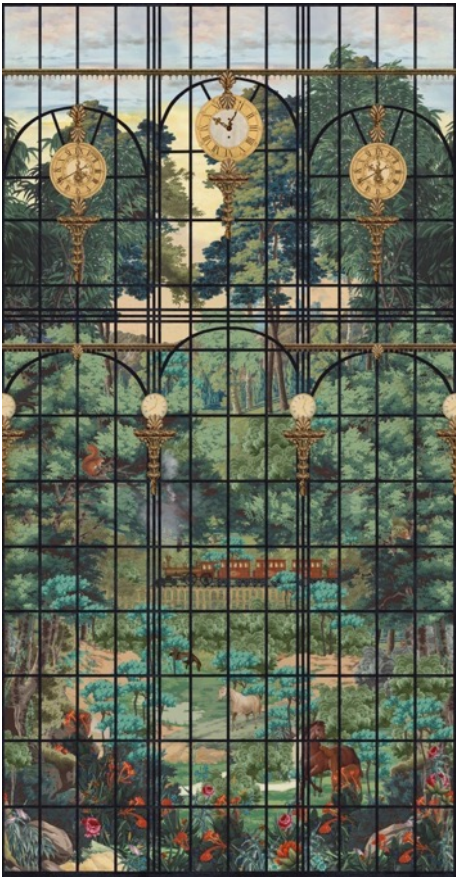

www.mindtheg.com

Branches wallpaper in Autumn, Meadow Green & Neutral £219 (per 3 rolls 300x52cm).

For further information, samples or images please contact UP Public Relations:
Hannah Liddle hannah@up-publicrelations.com or Jess Burnett jess@up-publicrelations.com

www.mindtheg.com

Party Night wallpaper £219 (per 3 rolls 300x52cm).

For further information, samples or images please contact UP Public Relations:
Hannah Liddle hannah@up-publicrelations.com or Jess Burnett Jess@up-publicrelations.com

www.mindtheg.com

The Station View wallpaper £219 (per 3 rolls 300x52cm).

For further information, samples or images please contact UP Public Relations:
Hannah Liddle hannah@up-publicrelations.com or Jess Burnett Jess@up-publicrelations.com