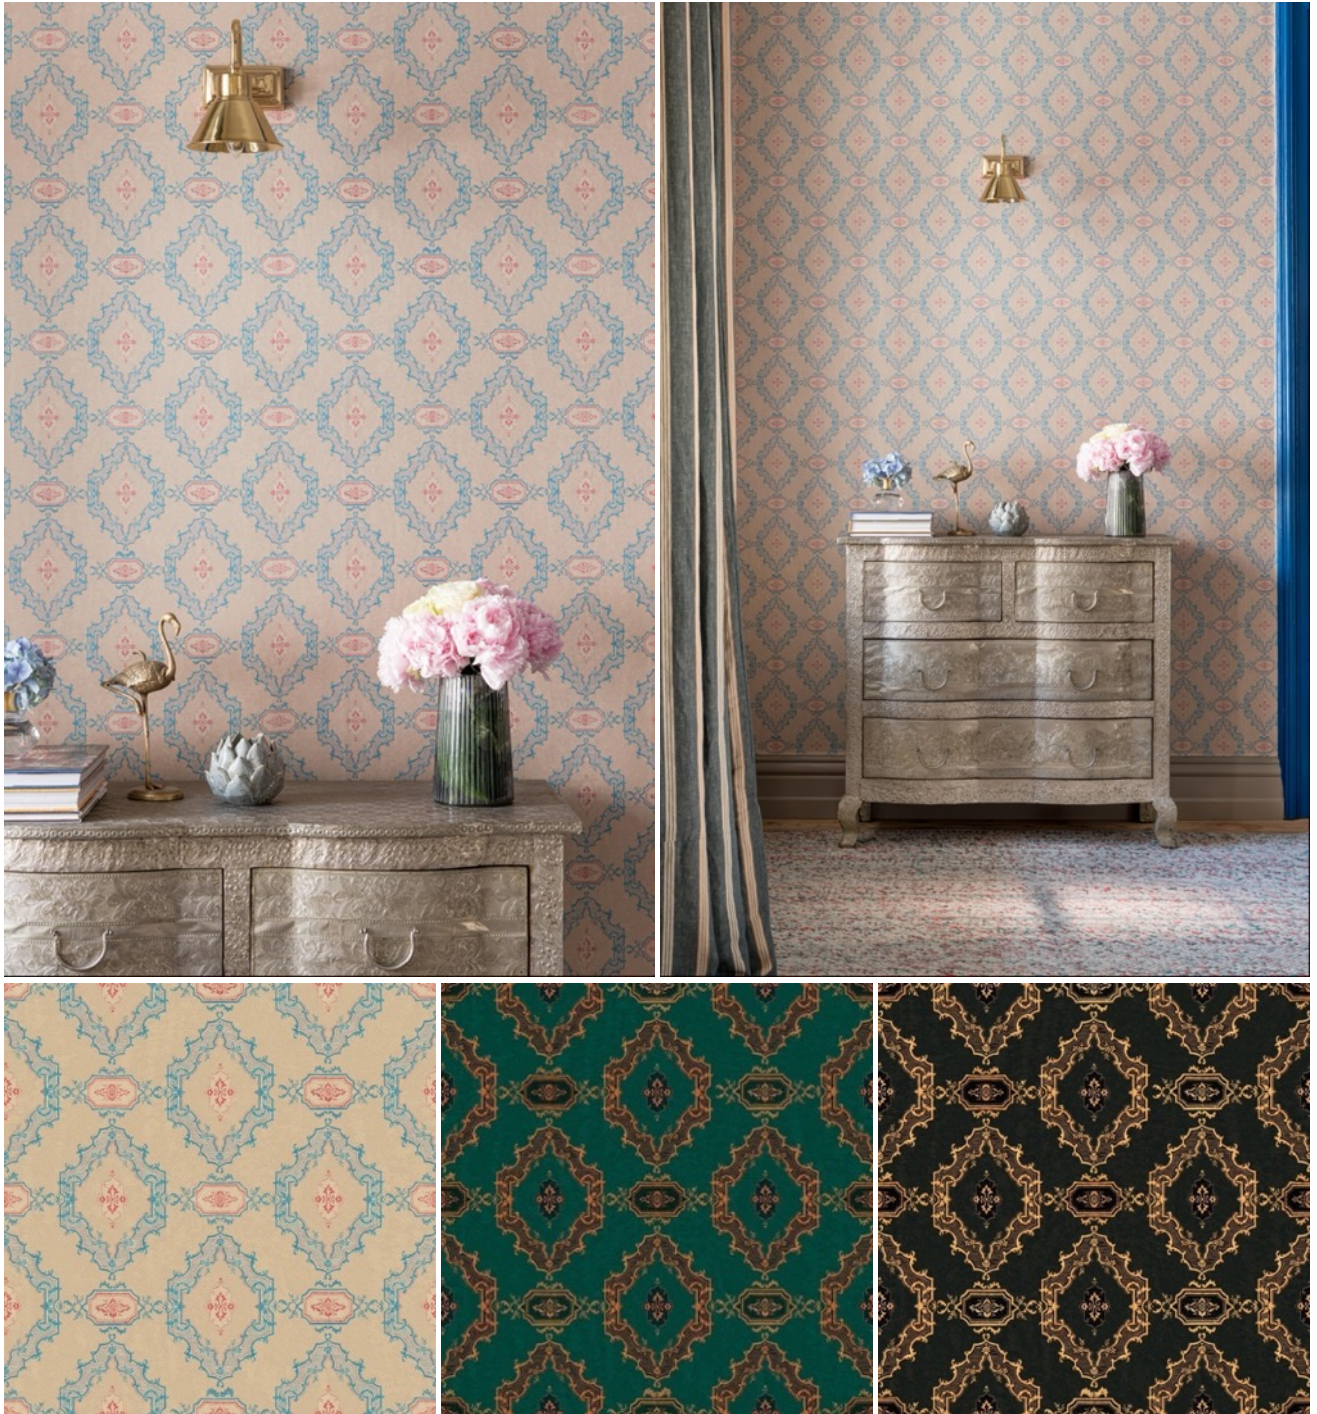

www.mindtheg.com

Fancy Trip wallpaper in Turquoise, Lemon & Dusty Pink £219 (per 3 rolls 300x52cm).

For further information, samples or images please contact UP Public Relations:
Hannah Liddle hannah@up-publicrelations.com or Jess Burnett Jess@up-publicrelations.com

www.mindtheg.com

The Bar Tapestry wallpaper in Original, Veridian & Dark £149 per 10m roll.

For further information, samples or images please contact UP Public Relations:
Hannah Liddle hannah@up-publicrelations.com or Jess Burnett Jess@up-publicrelations.com