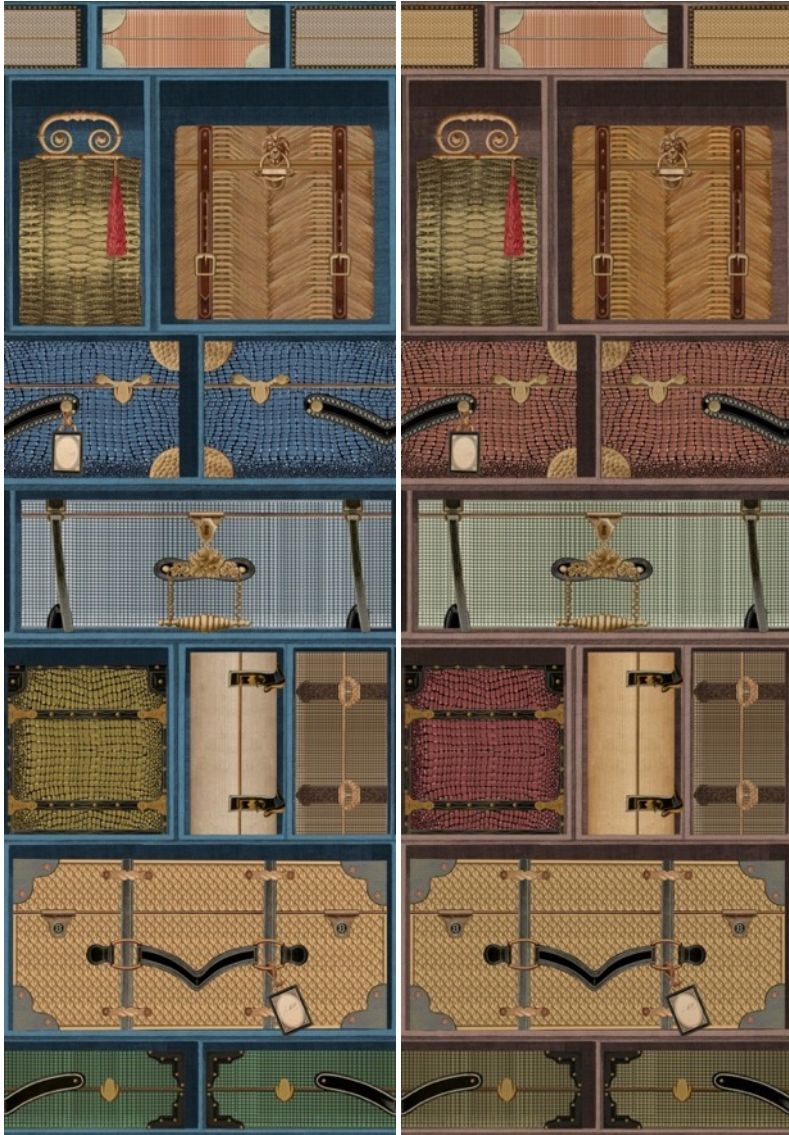

www.mindtheg.com

The Bar Tapestry wallpaper in Original, Veridian & Dark £149 per 10m roll.

For further information, samples or images please contact UP Public Relations:
Hannah Liddle hannah@up-publicrelations.com or Jess Burnett Jess@up-publicrelations.com

www.mindtheg.com

The Luggage Car wallpaper in Indigo & Original £219 (per 3 rolls 300x52cm).

For further information, samples or images please contact UP Public Relations:
Hannah Liddle hannah@up-publicrelations.com or Jess Burnett Jess@up-publicrelations.com