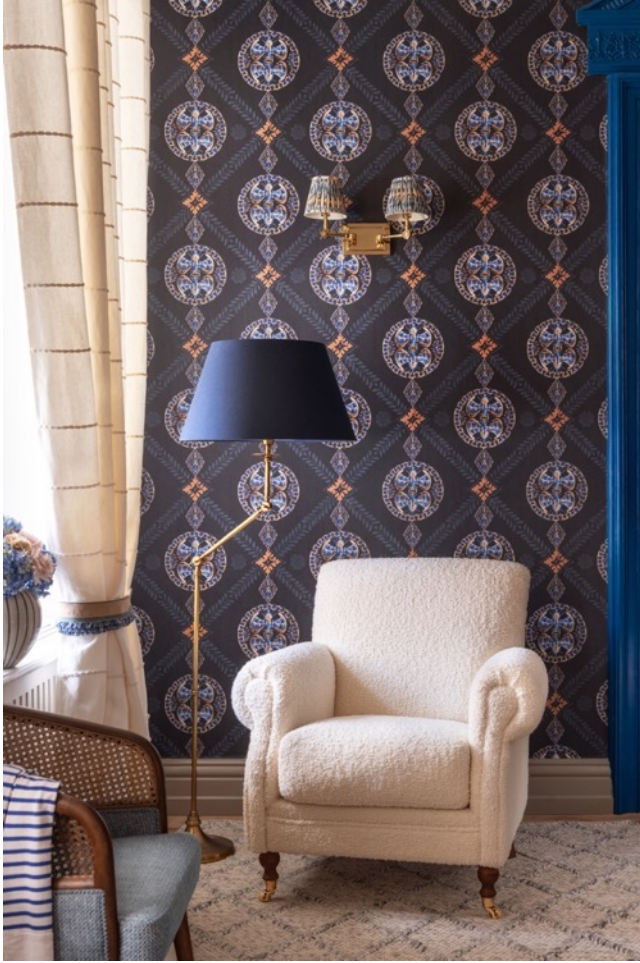

Abeille Decoratif wallpaper in Indigo & Original £219 (per 3 rolls 300x52cm).

For further information, samples or images please contact UP Public Relations:
Hannah Liddle hannah@up-publicrelations.com or Jess Burnett Jess@up-publicrelations.com

www.mindtheg.com