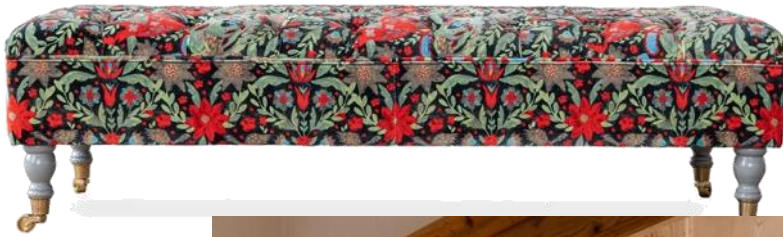

Clockwise from top left: Sarray Ottoman with Der Konig Fabric £1,300, Fasnacht Anthracite Velvet Pendant Lamp (35x45xH30cm) £580, Chalet Woven Fabric £123/m, Milchschaum Cushion (50x50cm) £189, Fasnacht Anthracite Wallpaper (W52xL60cm) £195 for 3 rolls (300cm x 52cm), Abigail Sofa with Folklore Anthracite Fabric £2,950, Tales of Tyrol Pendant Lamp (55xH30cm) and William Deconstructed Chair with Chalet Fabric £3,650.

For further information, samples or images please contact UP Public Relations:
Hannah Liddle hannah@up-publicrelations.com or Jess Burnett Jess@up-publicrelations.com

www.mindtheg.com