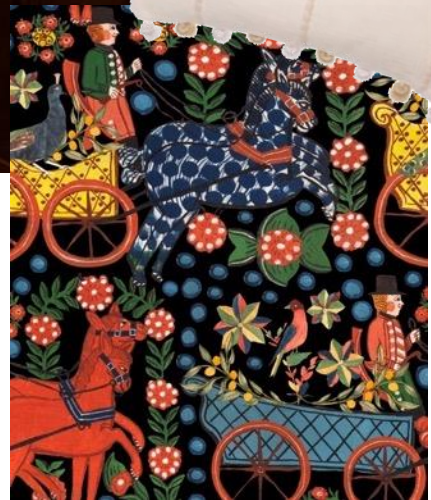

Clockwise from top left: Sarray Ottoman with Der Konig Fabric £1,300, Fasnacht Anthracite Velvet Pendant Lamp (35x45xH30cm) £580, Chalet Woven Fabric £123/m, Milchschaum Cushion (50x50cm) £189, Fasnacht Anthracite Wallpaper (W52xL60cm) £195 for 3 rolls (300cm x 52cm), Abigail Sofa with Folklore Anthracite Fabric £2,950, Tales of Tyrol Pendant Lamp (55xH30cm) and William Deconstructed Chair with Chalet Fabric £3,650.

For further information, samples or images please contact UP Public Relations:
Hannah Liddle hannah@up-publicrelations.com or Jess Burnett Jess@up-publicrelations.com

www.mindtheg.com