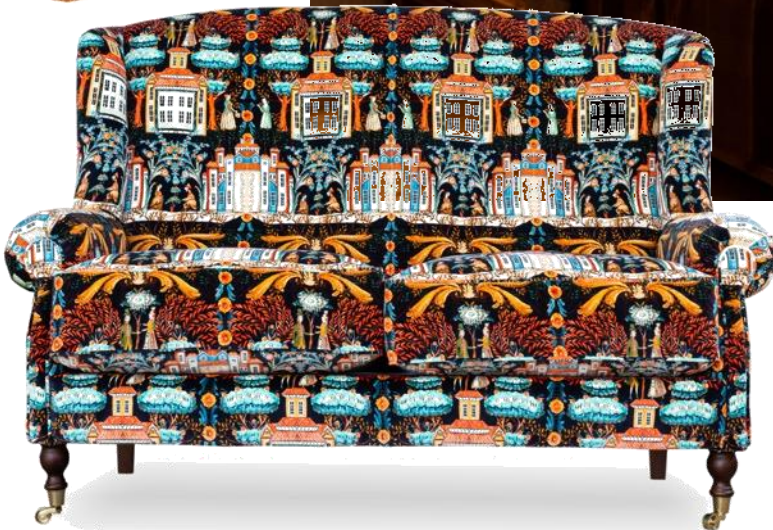

Clockwise from top left: Sarray Ottoman with Der Konig Fabric £1,300, Fasnacht Anthracite Velvet Pendant Lamp (35x45xH30cm) £580, Chalet Woven Fabric £123/m, Milchschaum Cushion (50x50cm) £189, Fasnacht Anthracite Wallpaper (W52xL60cm) £195 for 3 rolls (300cm x 52cm), Abigail Sofa with Folklore Anthracite Fabric £2,950, Tales of Tyrol Pendant Lamp (55xH30cm) and William Deconstructed Chair with Chalet Fabric £3,650.

For further information, samples or images please contact UP Public Relations:
Hannah Liddle hannah@up-publicrelations.com or Jess Burnett Jess@up-publicrelations.com

www.mindtheg.com